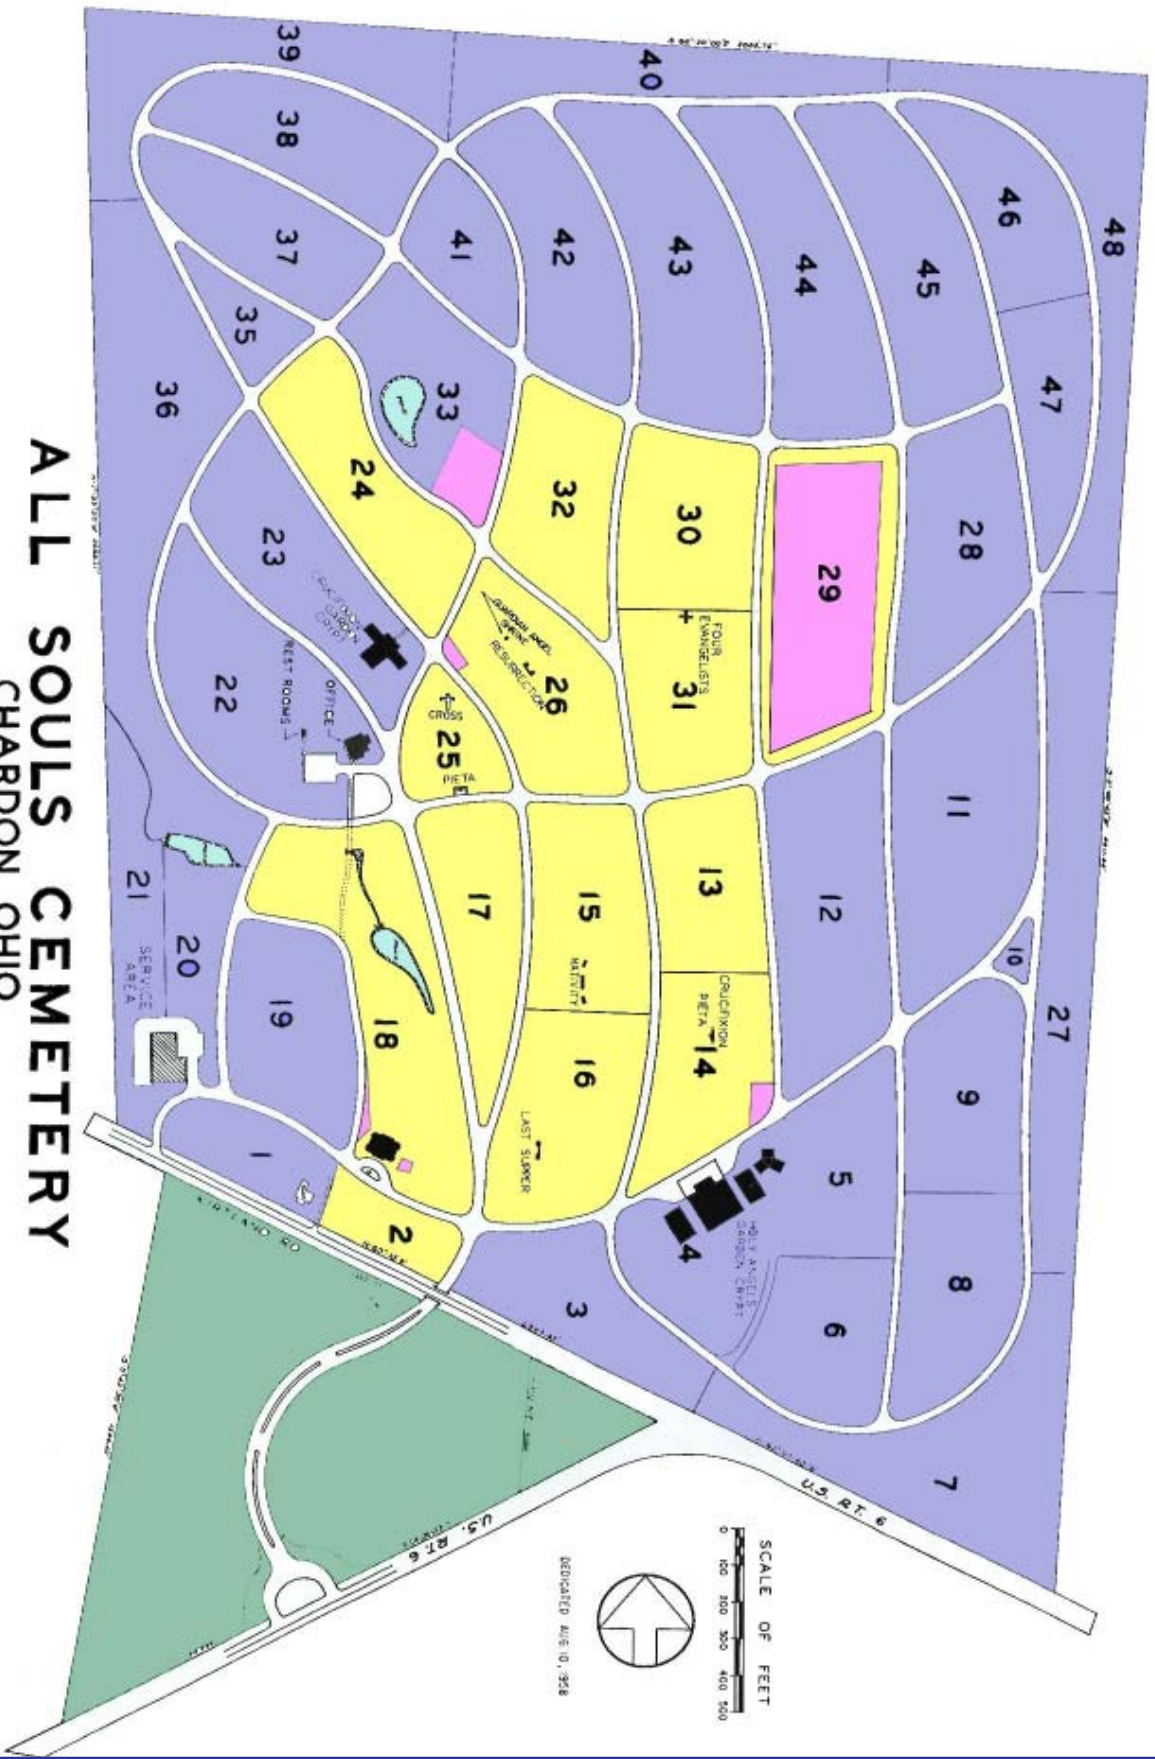

ALL SOULS CEMETERY

CHARDON, OHIO

SCALE OF FEET
0 100 200 300 400 500

DEDICATED AUG. 01, 1928